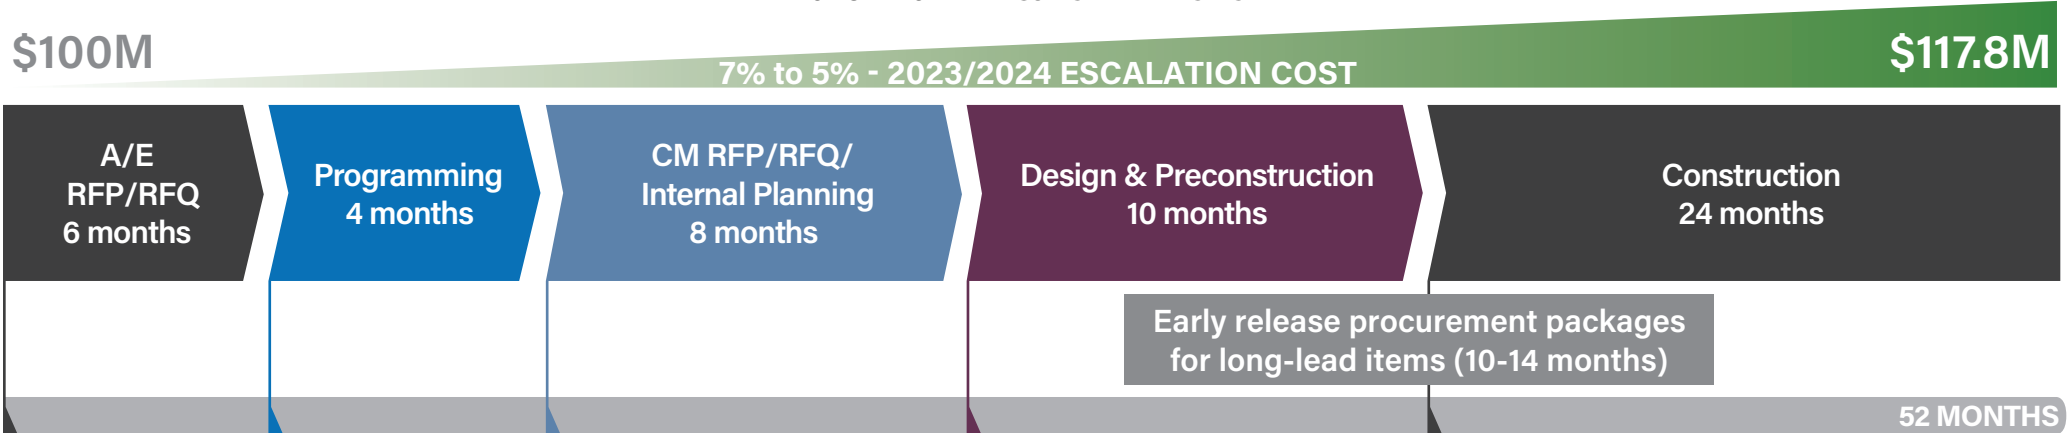

STANDARD ONBOARDING - MAXIMUM EXPOSURE

2023 - 2024 PROJECT LIFE CYCLE

A/E AND CM PARTNER ONBOARDING - MINIMUM EXPOSURE

2023 - 2024 PROJECT LIFE CYCLE